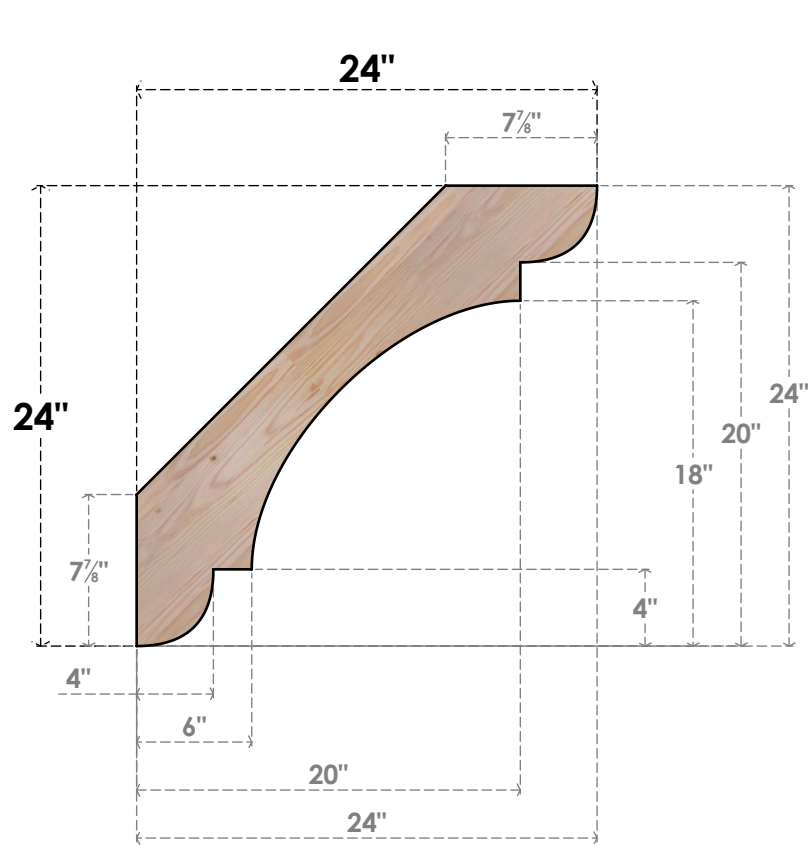

BRC06X24X24OLY00SDF

5 1/2"W X 24"D X 24"H OLYMPIC SMOOTH BRACE, DOUGLAS FIR

SIDE

FRONT

EKENA MILLWORK
 2300 WEST MAIN ST.
 CLARKSVILLE, TX 75426
 TOLL FREE: 866-607-0453
 WWW.EKENAMILLWORK.COM

NOTES

1. INSTALLATION TO BE COMPLETED IN ACCORDANCE WITH MANUFACTURER'S SPECIFICATIONS.
2. DRAWING MAY NOT BE TO SCALE
3. THIS DRAWING IS INTENDED FOR DESIGN AND PLANNING PURPOSES ONLY.
4. ALL INFORMATION CONTAINED HEREIN WAS CURRENT AT THE TIME OF DEVELOPMENT BUT MUST BE REVIEWED AND APPROVED BY THE PRODUCT MANUFACTURER TO BE CONSIDERED ACCURATE.
5. PRODUCTS ARE NOT KILN DRIED. THIS ITEM IS UNIQUE AND WILL CONTAIN THE NATURAL VARIATIONS THAT THE WOOD SPECIES OFFERS. THIS MAY RESULT IN VARIATIONS UP TO 1/4"