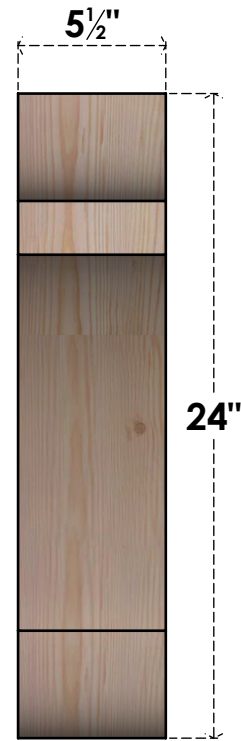

BRC06X24X24OLY00SDF

5 1/2"W X 24"D X 24"H OLYMPIC SMOOTH BRACE, DOUGLAS FIR

SIDE

FRONT

EKENA MILLWORK
 2300 WEST MAIN ST.
 CLARKSVILLE, TX 75426
 TOLL FREE: 866-607-0453
 WWW.EKENAMILLWORK.COM

NOTES

1. INSTALLATION TO BE COMPLETED IN ACCORDANCE WITH MANUFACTURER'S SPECIFICATIONS.
2. DRAWING MAY NOT BE TO SCALE
3. THIS DRAWING IS INTENDED FOR DESIGN AND PLANNING PURPOSES ONLY.
4. ALL INFORMATION CONTAINED HEREIN WAS CURRENT AT THE TIME OF DEVELOPMENT BUT MUST BE REVIEWED AND APPROVED BY THE PRODUCT MANUFACTURER TO BE CONSIDERED ACCURATE.
5. PRODUCTS ARE NOT KILN DRIED. THIS ITEM IS UNIQUE AND WILL CONTAIN THE NATURAL VARIATIONS THAT THE WOOD SPECIES OFFERS. THIS MAY RESULT IN VARIATIONS UP TO 1/4"